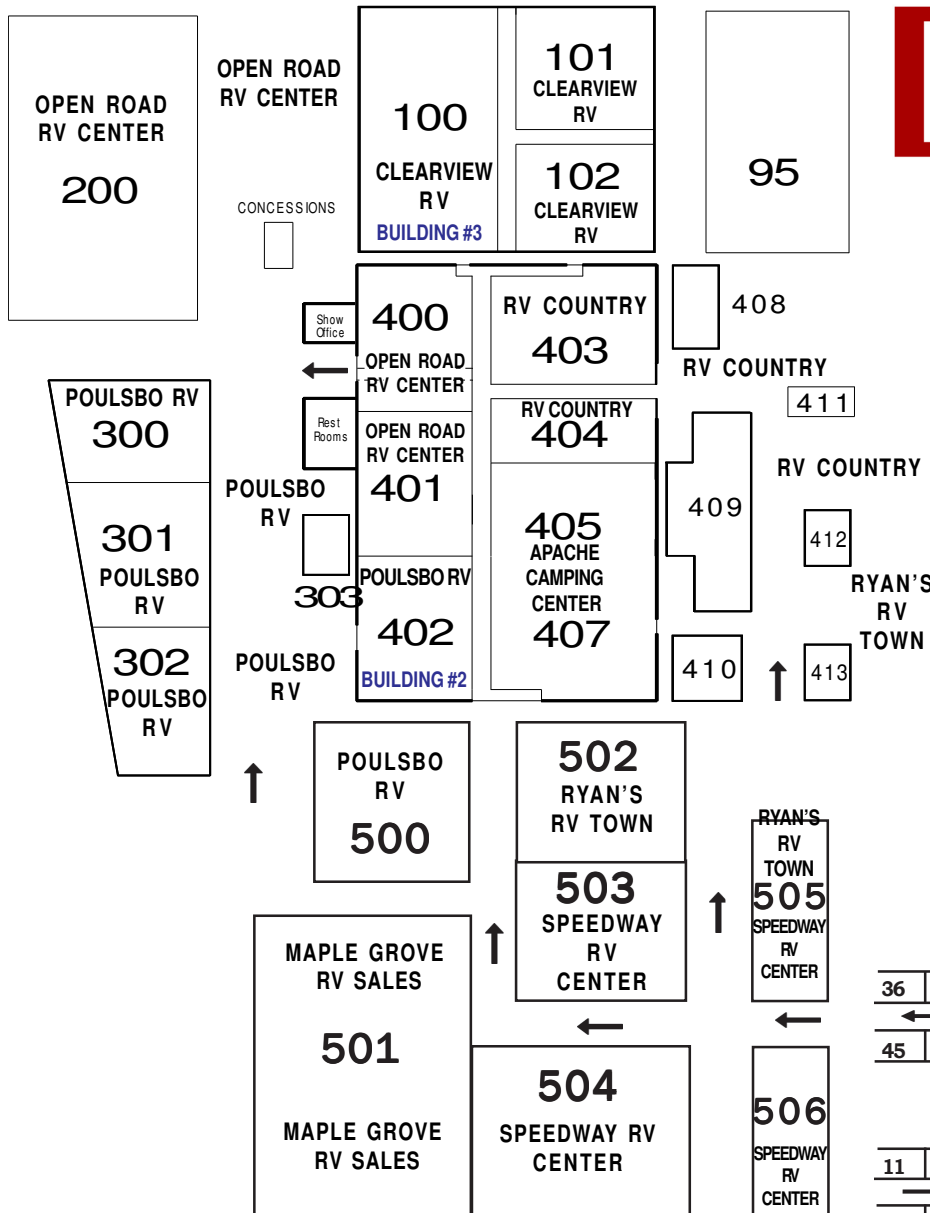

**(Click On Dealer Names Above To See Dealer Products)**

Show Sponsored By:

Official Lender of the  
Evergreen RV Show!

**ALL BOOTH DISPLAYS  
 ARE LOCATED INSIDE  
 THE DISPLAY HALL**

36	35	34	33	32	31	30	29	28	27	
←										26
45	44	43	42	41	40		38	37		25
										24
										23
										22
11	12	13	14	15	16	17	18	19		21
→										20
1	2	3	4	5	6	7	8	9	10	

NW ADVENTURE

TICKETS & MAIN ENTRANCE BUILDING #1